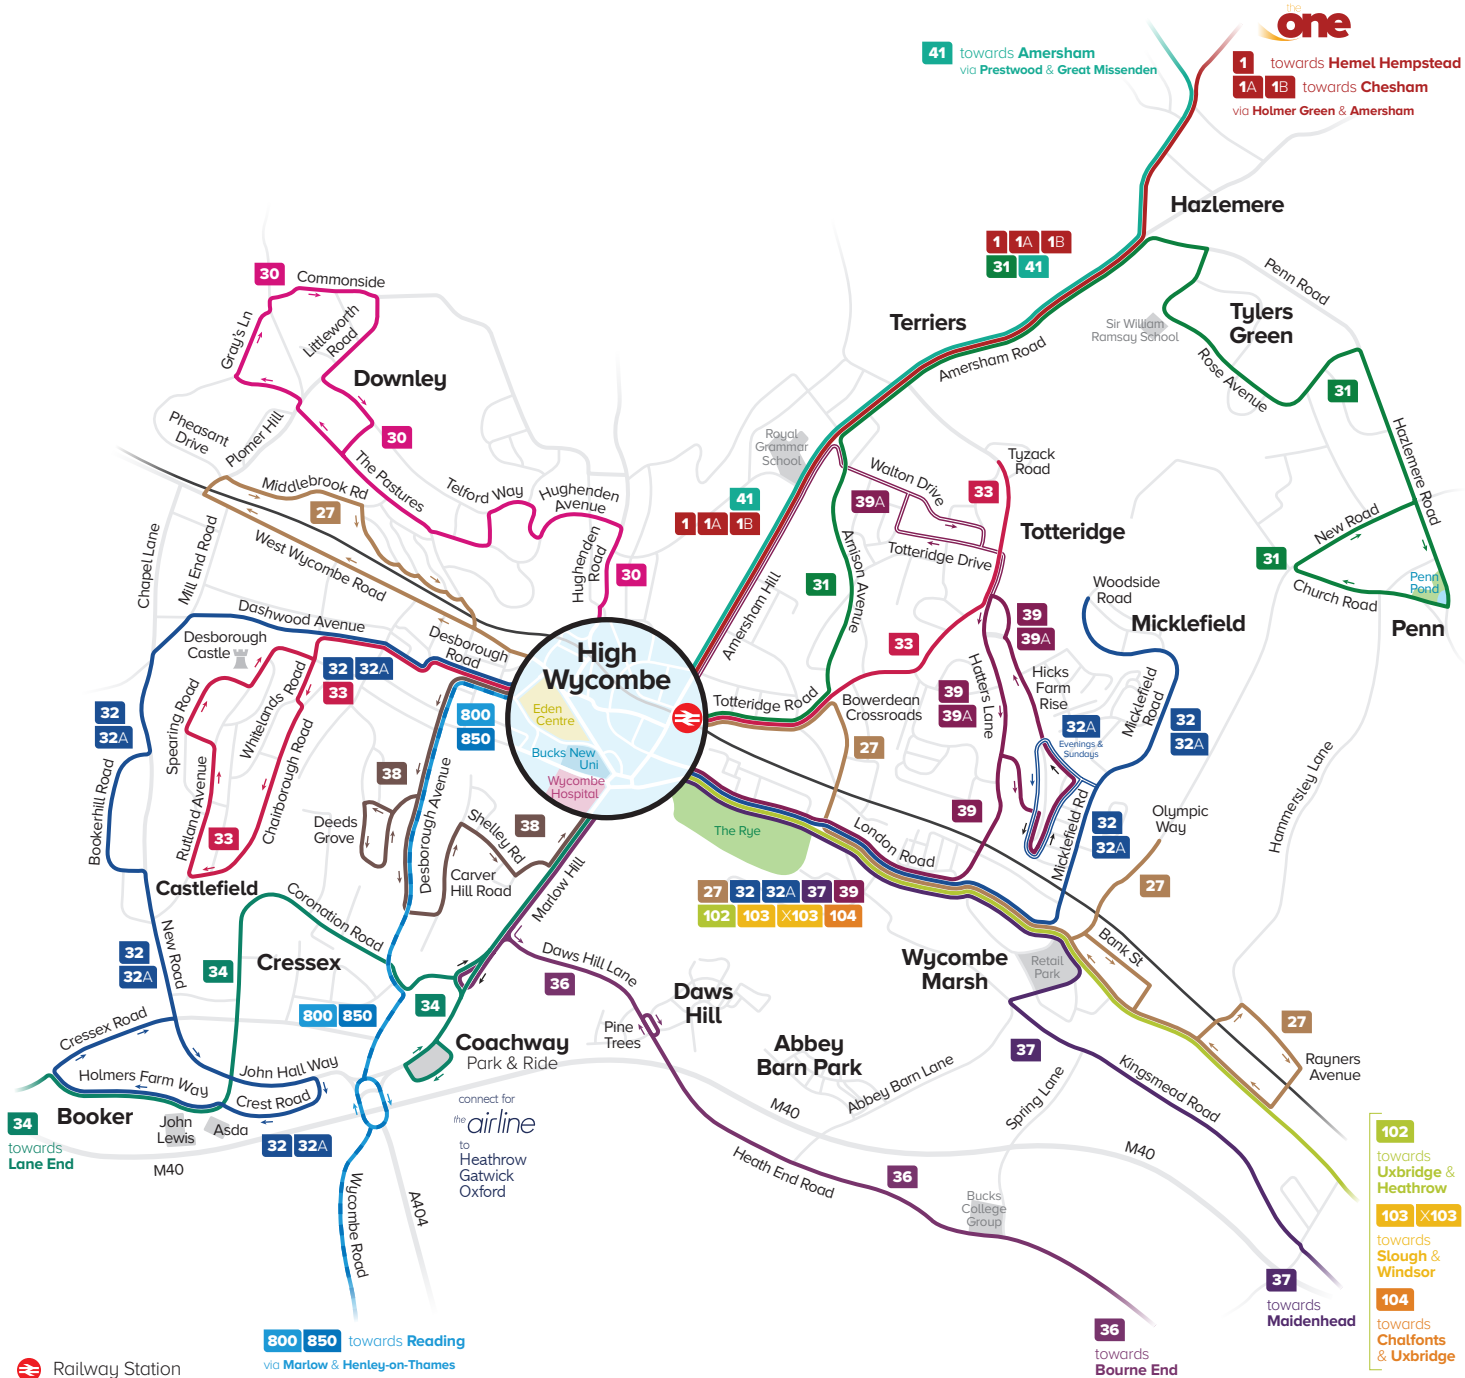

buses in High Wycombe

from 28th July 2024

THE WYCOMBE BUS COMPANY

Railway Station

800 850 towards Reading
via Marlow & Henley-on-Thames

102 towards Uxbridge & Heathrow
103 towards Slough & Windsor
104 towards Chalfonts & Uxbridge
103X towards Slough & Windsor
104X towards Chalfonts & Uxbridge