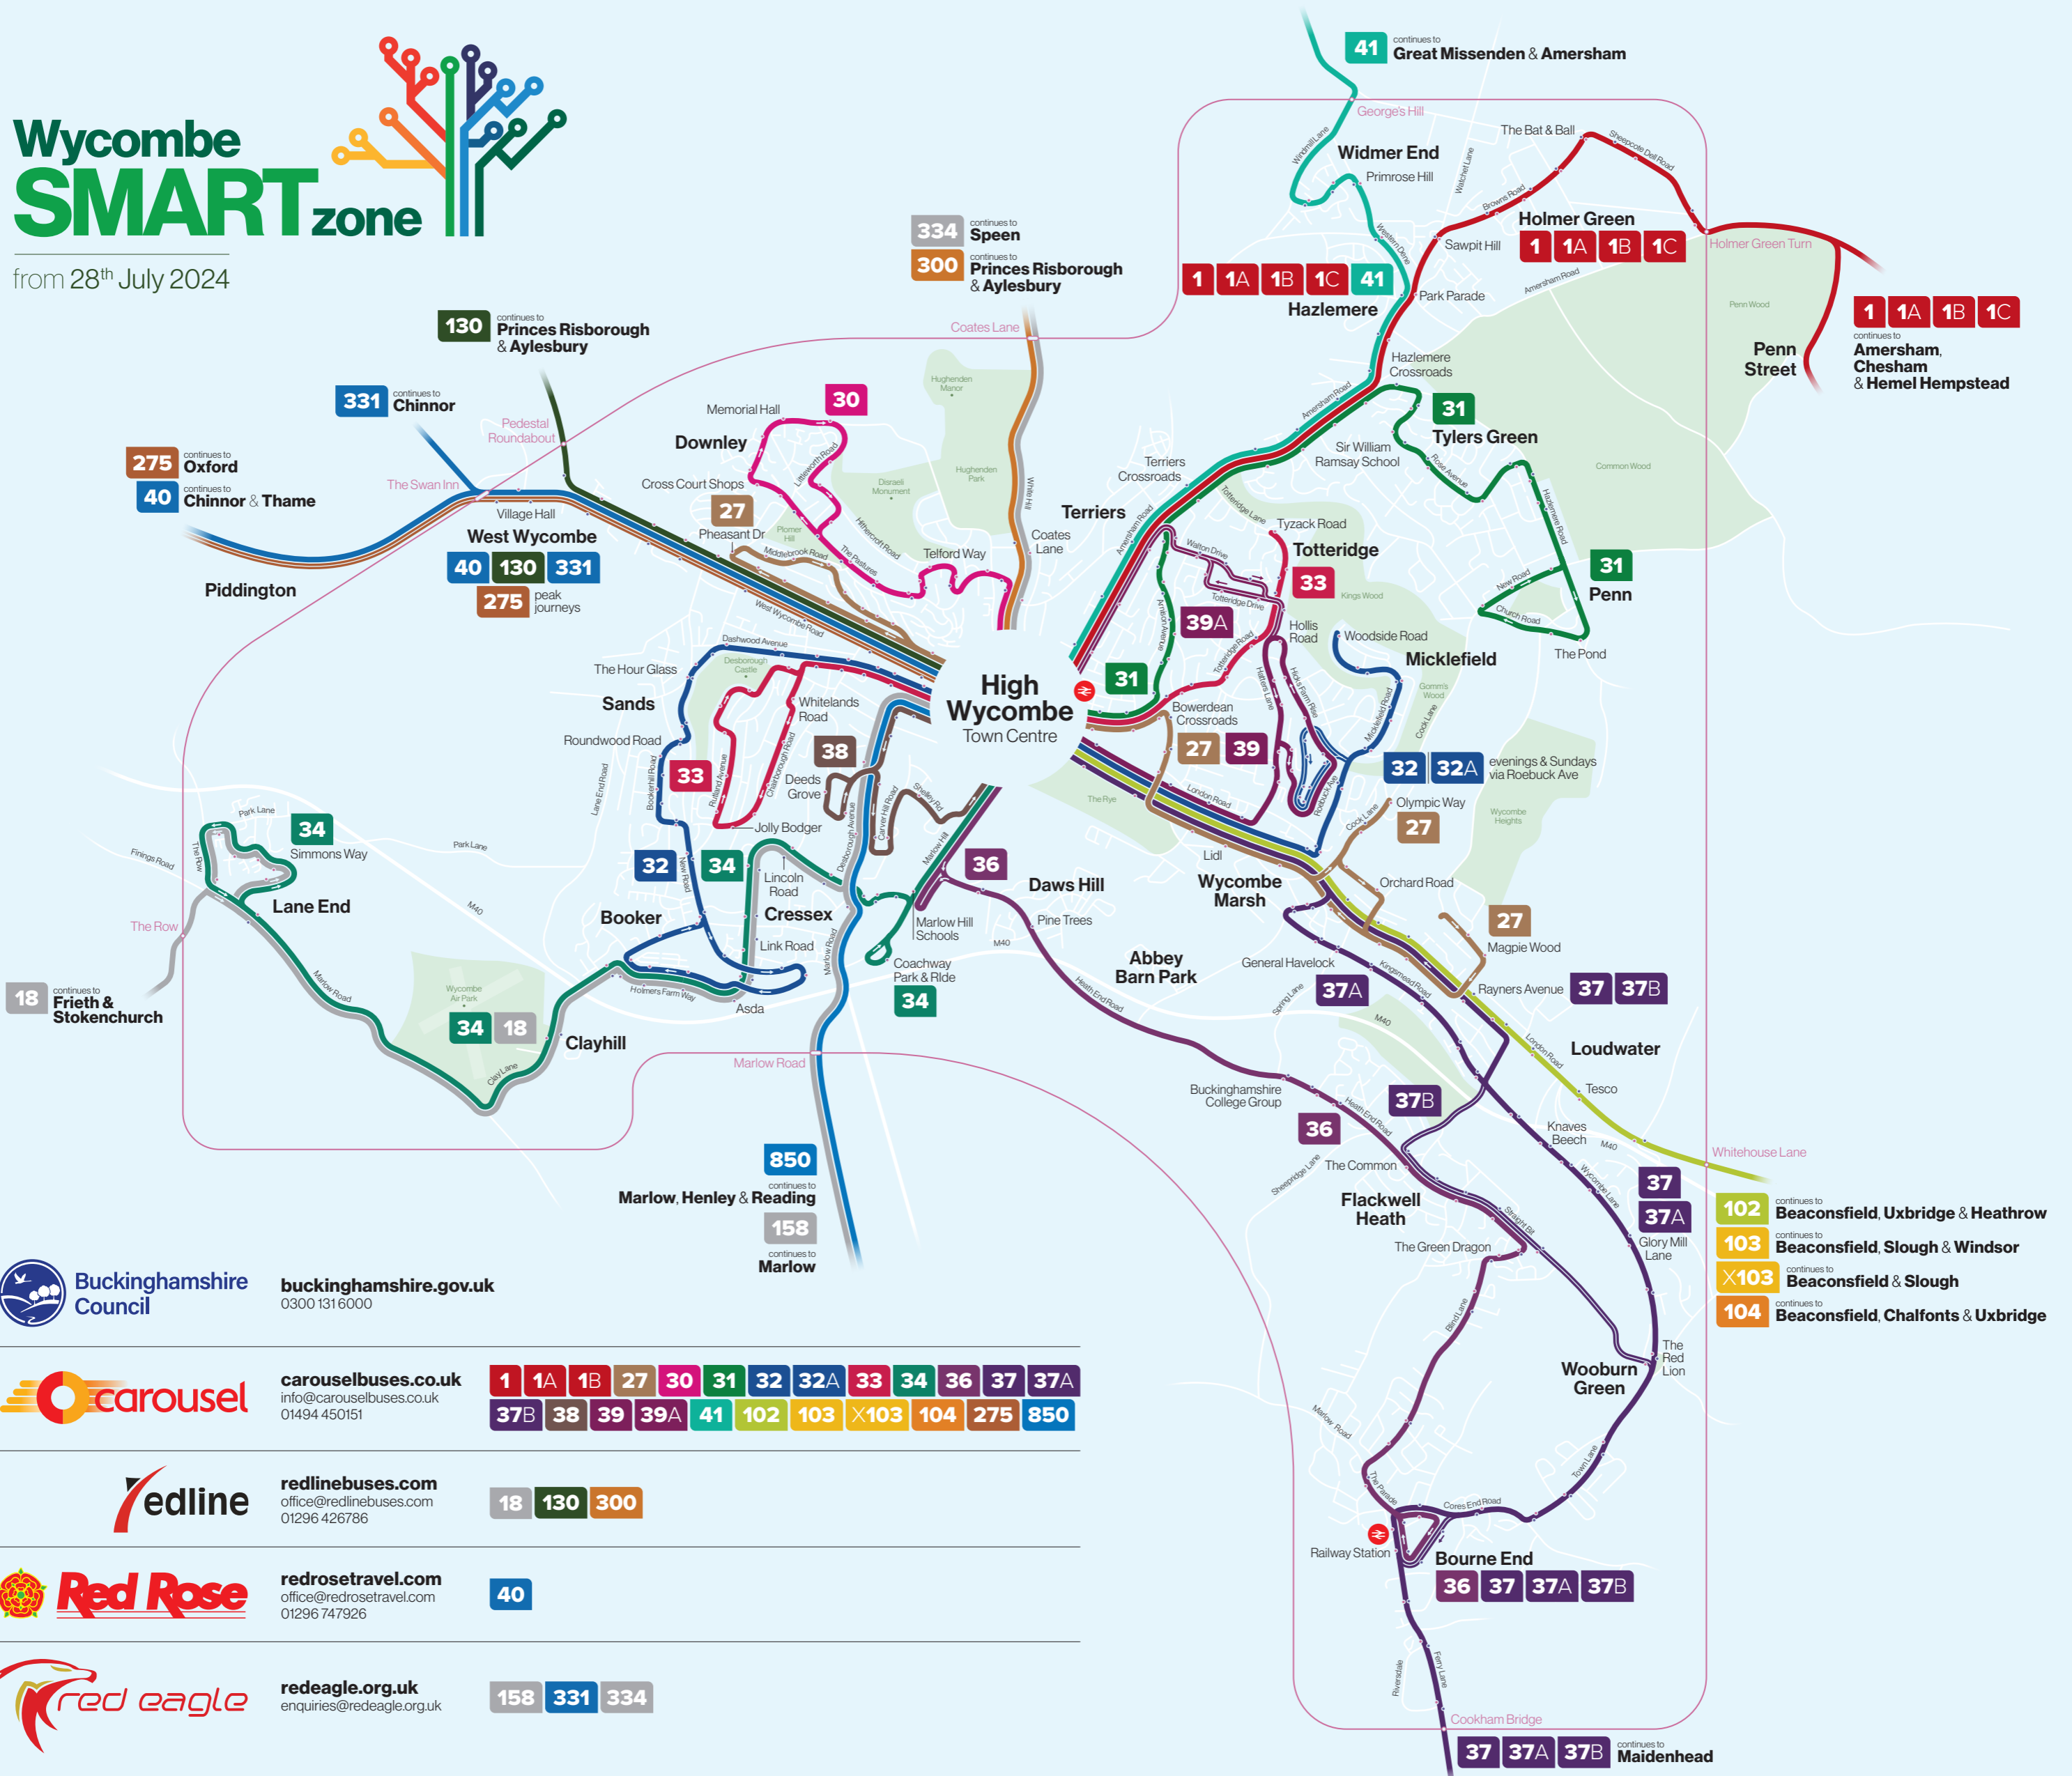

Wycombe SMARTzone

from 28th July 2024

Buckinghamshire Council
buckinghamshire.gov.uk
0300 131 6000

carousel
carouselbuses.co.uk
info@carouselbuses.co.uk
01494 450151

redline
redlinebuses.com
office@redlinebuses.com
01296 426786

Red Rose
redrosetravel.com
office@redrosetravel.com
01296 747926

red eagle
redeagle.org.uk
enquiries@redeagle.org.uk

1 1A 1B 27 30 31 32 32A 33 34 36 37 37A 37B 38 39 39A 41 102 103 X103 104 275 850

18 130 300

40

158 331 334

102 continues to **Beaconsfield, Uxbridge & Heathrow**
103 continues to **Beaconsfield, Slough & Windsor**
X103 continues to **Beaconsfield & Slough**
104 continues to **Beaconsfield, Chalfonts & Uxbridge**

37 37A 37B continues to **Maidenhead**