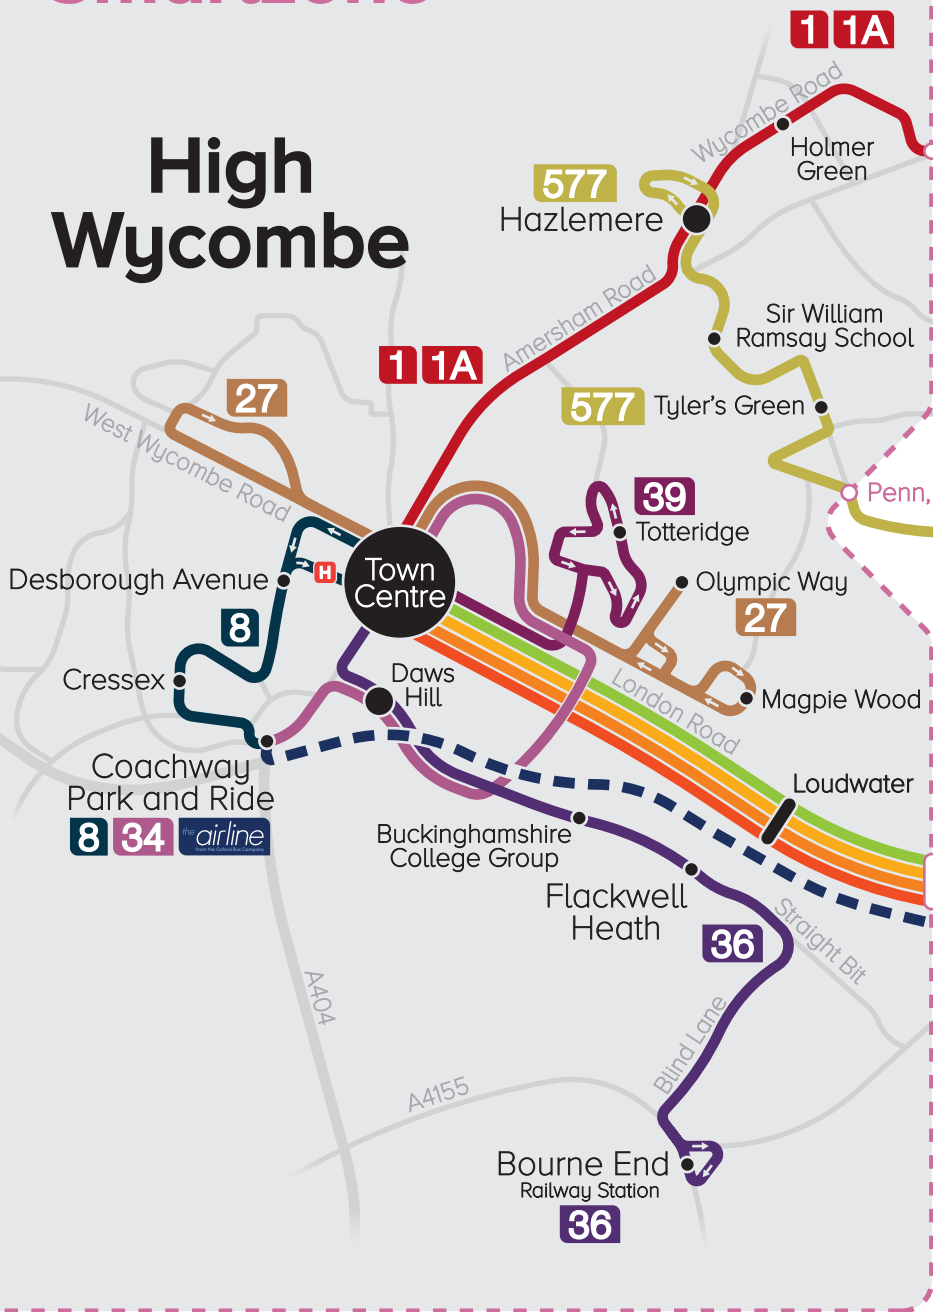

**Zone A /
Wycombe
Smartzone**

**High
Wycombe**

Zone B

Beaconsfield

101
102
103
104

airline
non-stop

Zone C

**Gerrards
Cross**

106
107

airline
non-stop

Zone C

Zone C

Zone D

Uxbridge

101 102 104
581 583

**Heathrow
Airport**

102
airline
Central Bus Station

Routes & Key

- 1 1A 8 27 34 36 39
- 101 102 103 104 106
- 107 577 581 583

- H** Hospital
- Town/Village
- Zone boundary
- ▬▬▬ Certain journeys
(Check timetable for more information)

Carousel Network tickets are valid on the airline coach service between High Wycombe Coachway and Heathrow Airport only. No other Carousel Zone tickets will be accepted on this service.