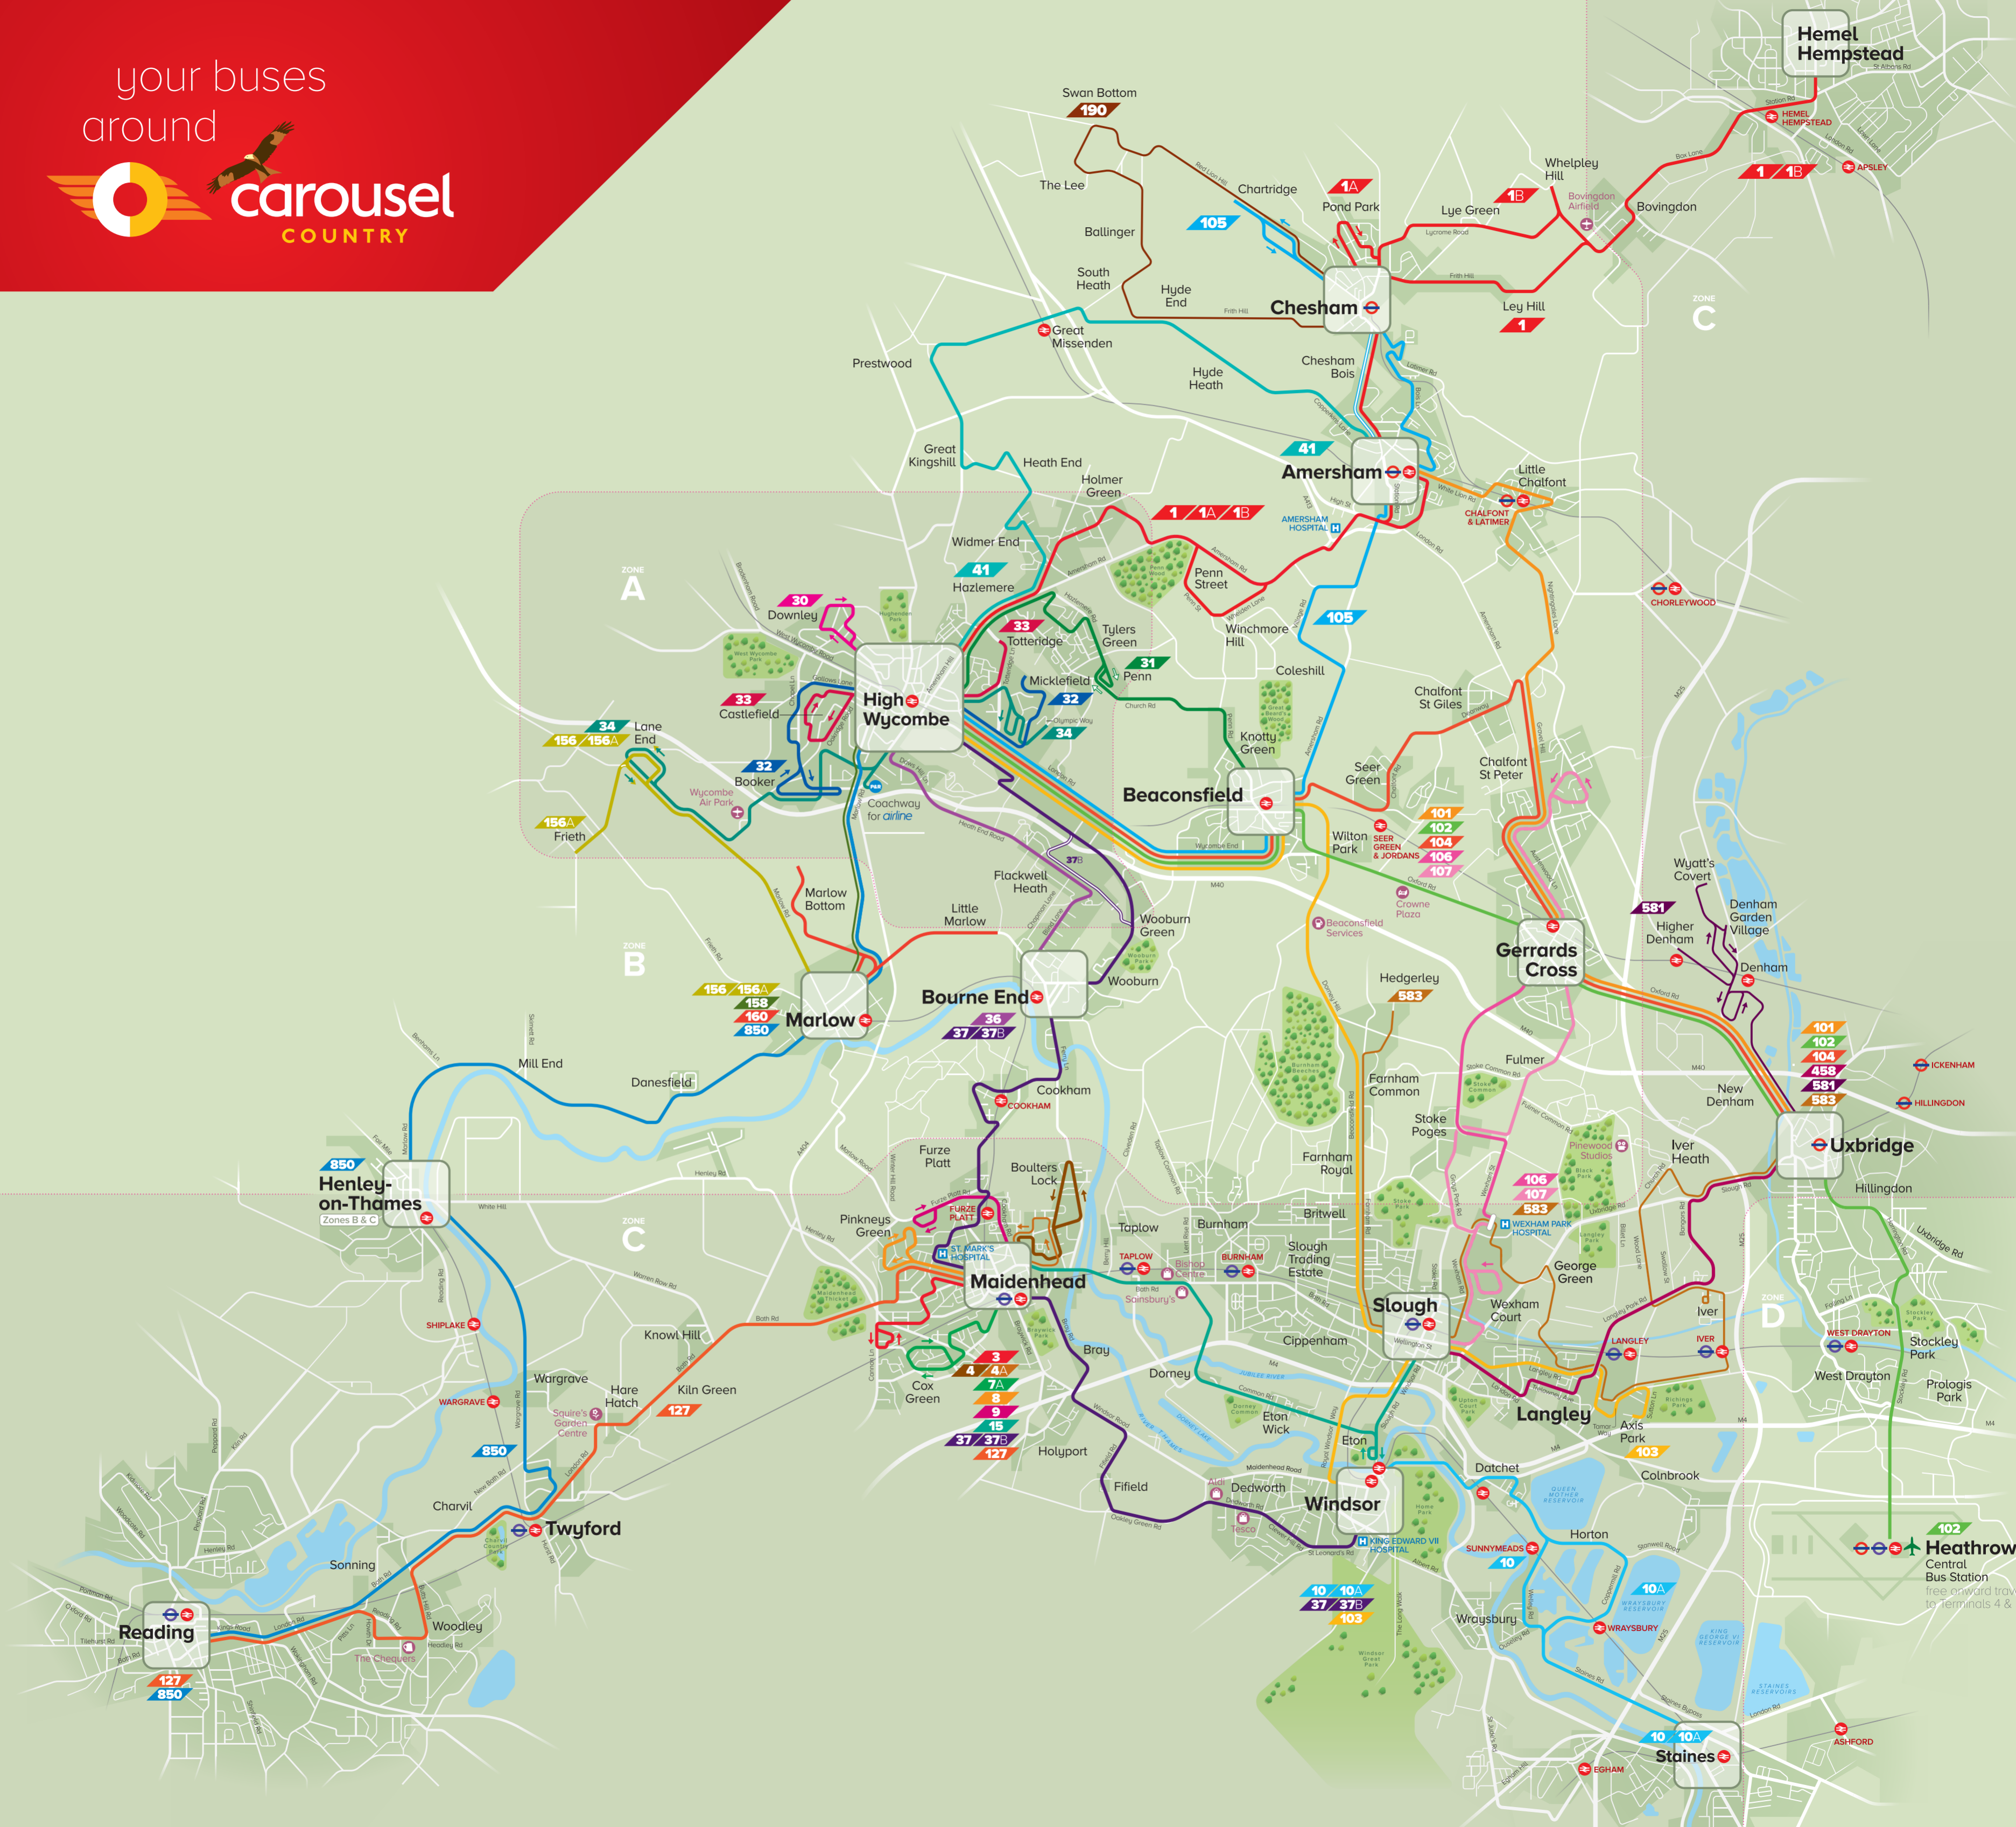

your buses  
around

**102**  
Heathrow  
Central  
Bus Station  
free onward travel  
to terminals 4 & 5