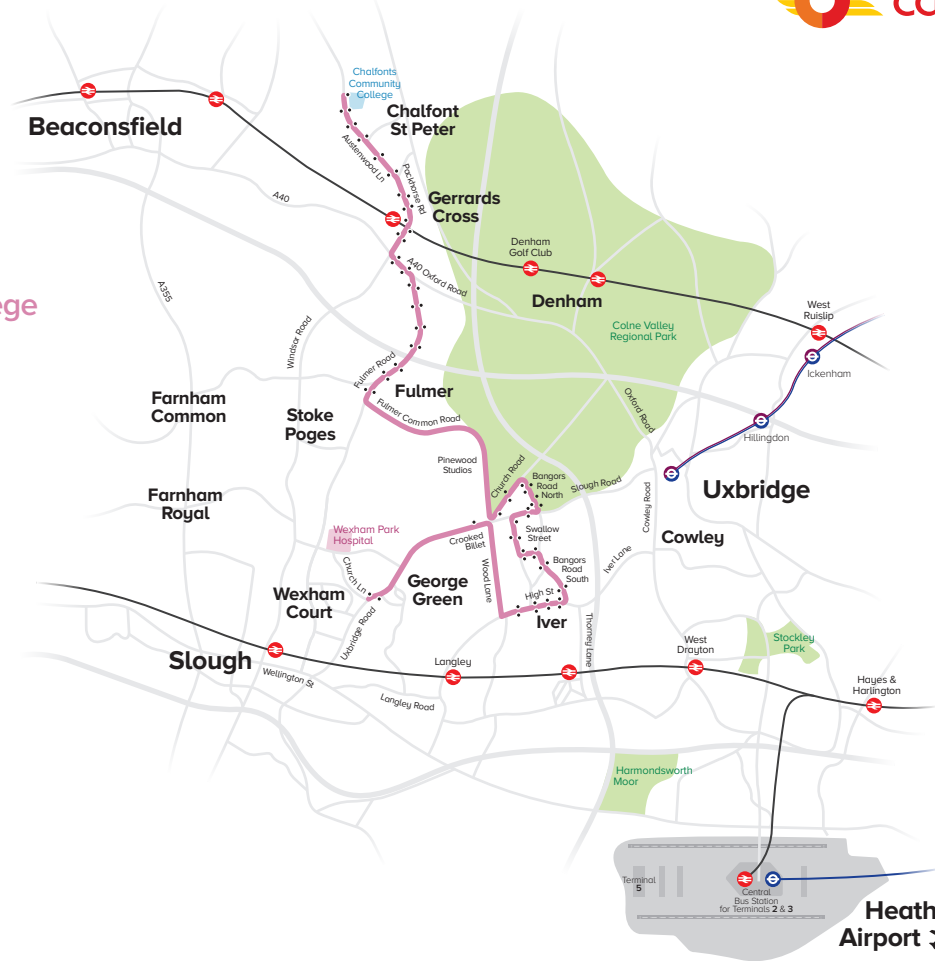

607

George Green
Iver
Fulmer
Gerrards Cross
Chalfonts Community College

- Bus stop
- 🚆 Railway station
- 🚇 Underground Station

Heathrow Airport
Central Bus Station for Terminals 2 & 3