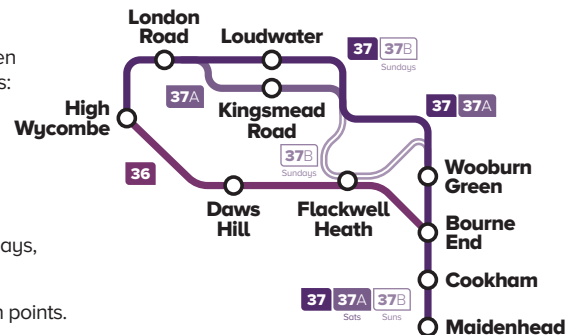

For other journeys on service **37** to and from Maidenhead, and to High Wycombe via Loudwater, please see the **37** timetable.

A breakdown of all services to Bourne End is below.

Services **36**, **37** and **37A** operate up to every **15** minutes between Bourne End and High Wycombe, with buses operating as follows:

- service **36** via Flackwell Heath
- service **37** via Wooburn Green & Loudwater
- service **37A** via Wooburn Green & Kingsmead Road

Service **37B** operates via Flackwell Heath & Loudwater on Sundays, in place of service **36**.

Return tickets will be accepted on either route between common points.

Mondays to Fridays except Public Holidays

route number	36	36	31S	36	36	36	36	36	36	36	36	36	36	36	36	36	36	36	36	36		
Penn The Pond			0720																			
Tylers Green Sir William Ramsay School			0729																			
Hazlemere Crossroads			0735																			
Arnison Avenue Mayhew Crescent			0740																			
High Wycombe Bus Station bay 11	0650	0740	0800	0750	0835	0905	0935		05	35		1505	1540	1535	1605	1635	1705	1735	1805	1850	1950	
Marlow Hill Schools			0820										1550	1555								
Pine Trees	0704	0754	0833	0804	0849	0919	0949		19	49		1519	1556	1601	1549	1619	1649	1719	1749	1819	1904	2004
Flackwell Heath Bucks College Group	0709	0759	0837	0809	0854	0924	0954		24	54		1524	1600	1608	1554	1624	1654	1724	1754	1824	1909	2009
Flackwell Heath The Common	0712	0802	0839	0812	0857	0927	0957		27	57		1527	1602	1612	1557	1627	1657	1727	1757	1827	1912	2012
Wooburn Green The Red Lion														1625								
Bourne End Academy		0819																				
Bourne End Railway Station	0725	0825	0850	0825	0910	0940	1010		40	10		1540	1615	1635	1610	1640	1710	1740	1810	1840	1925	2025