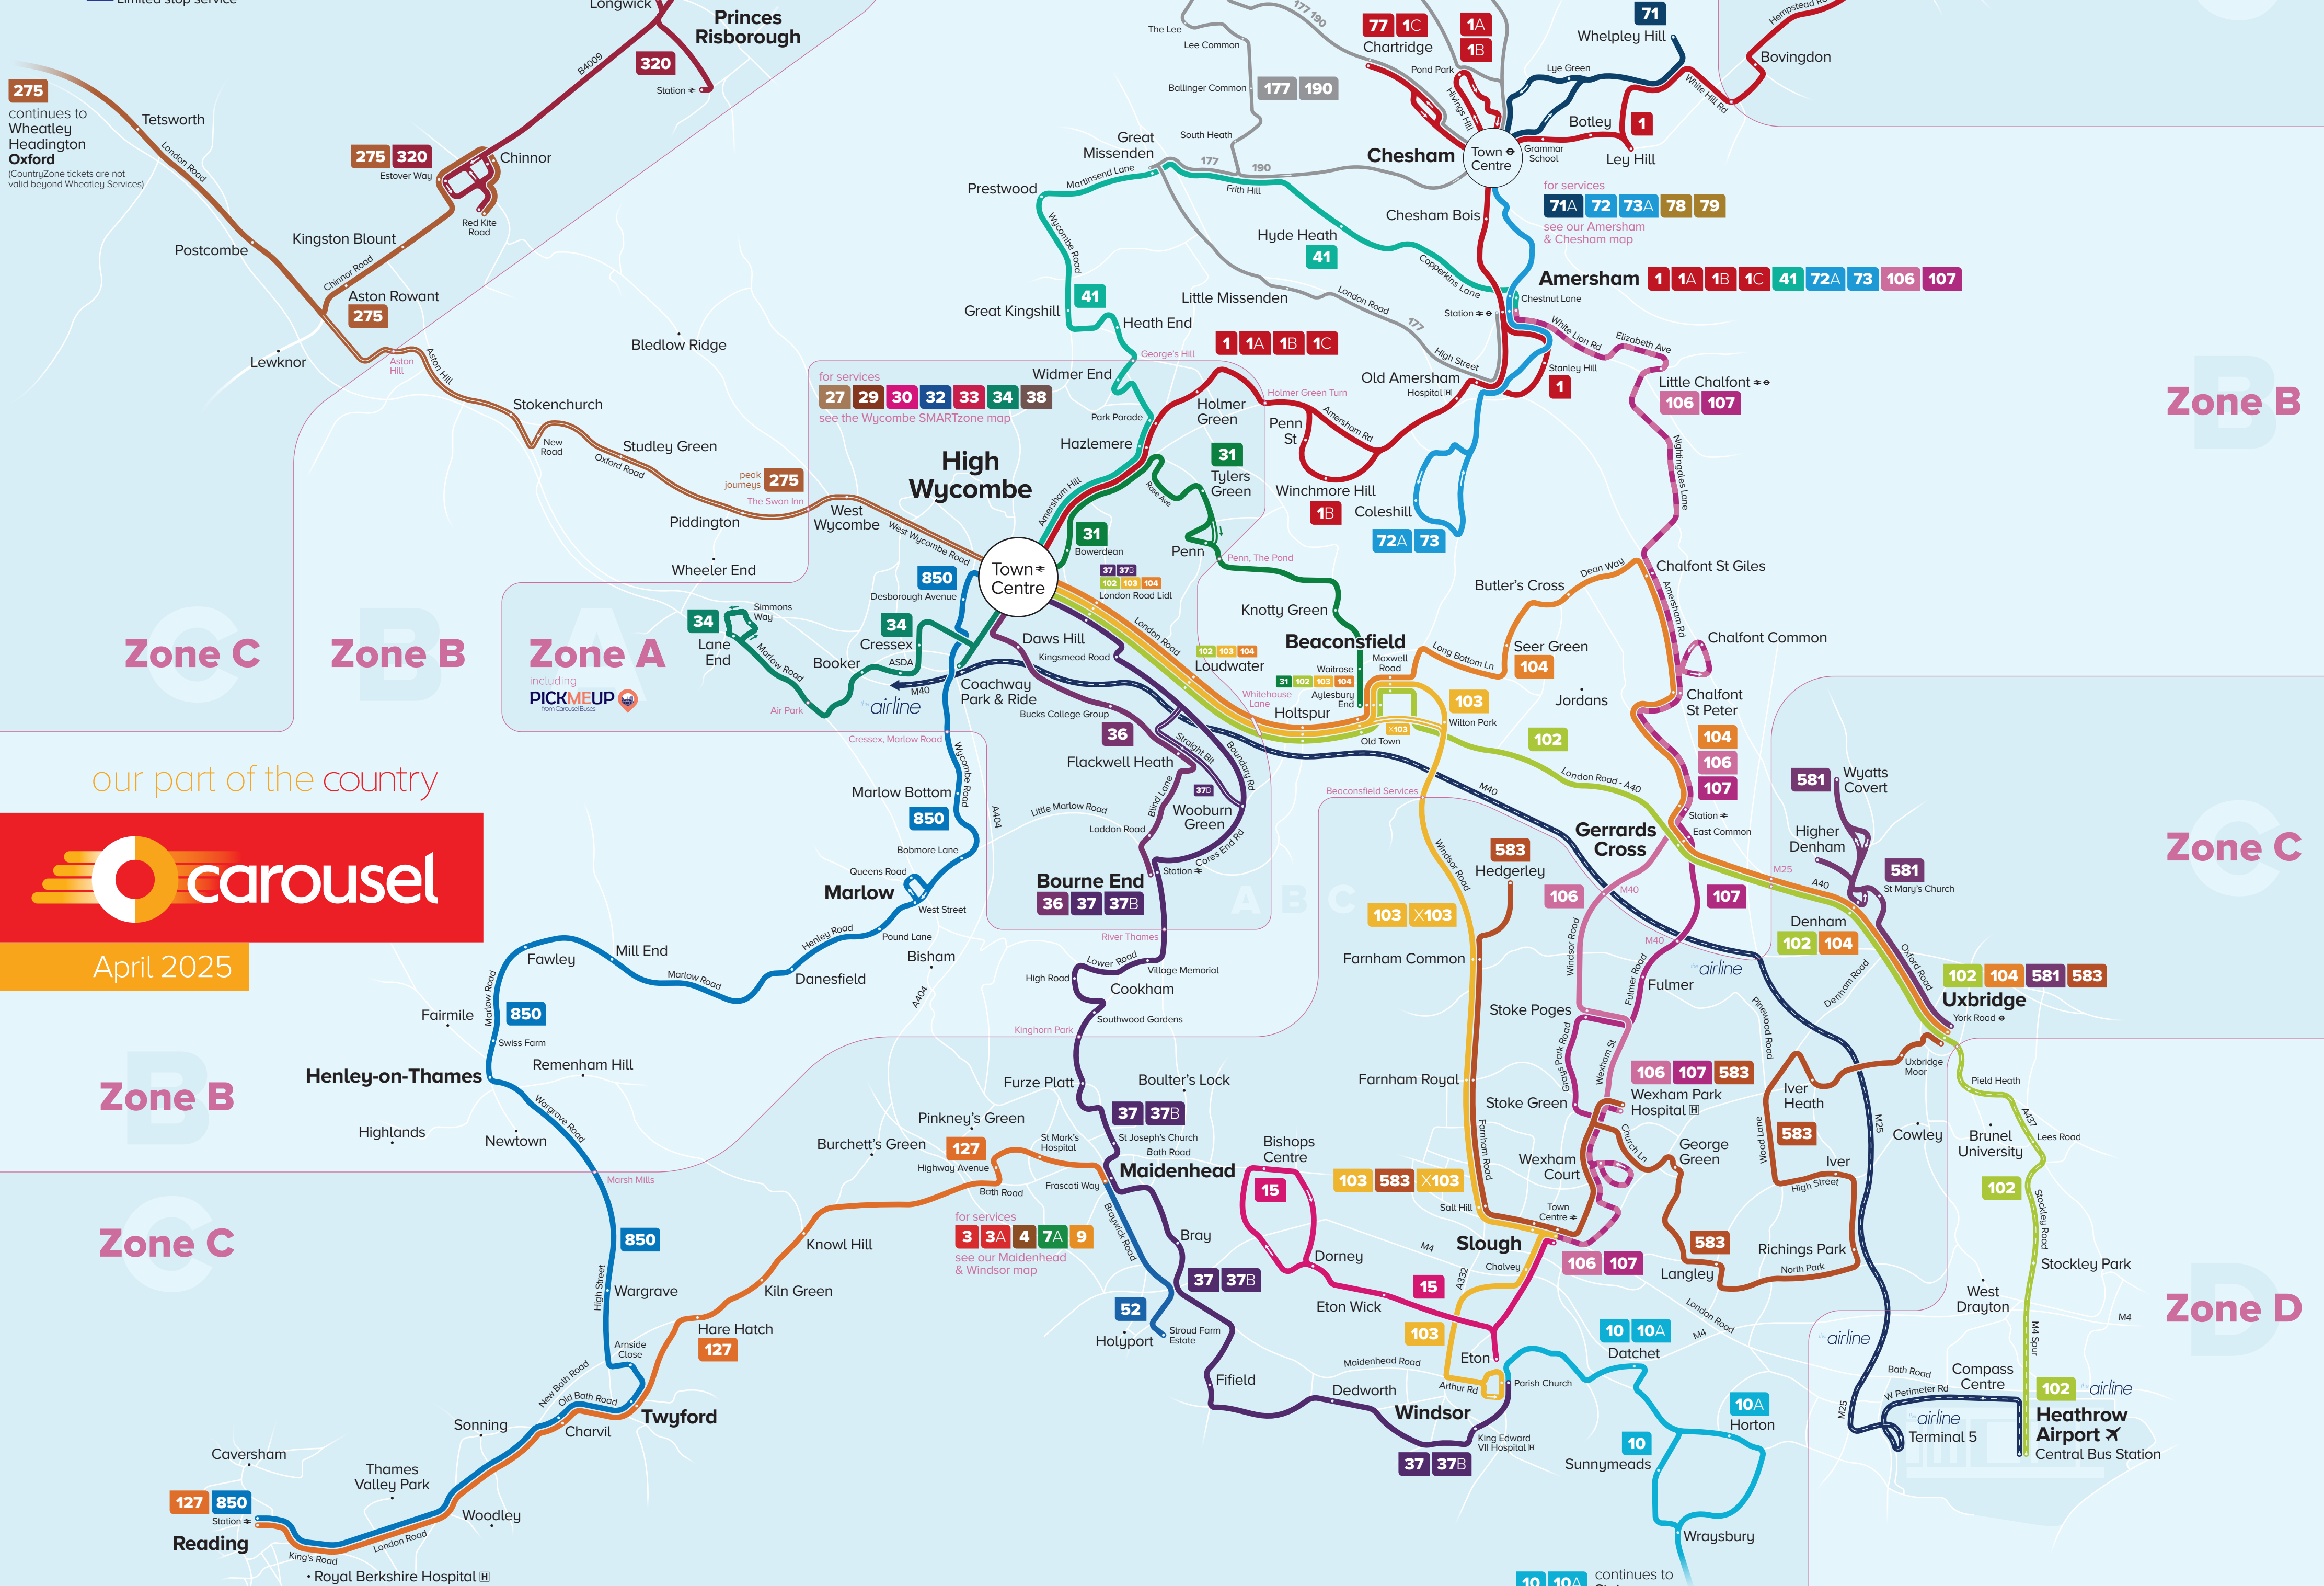

the *airline*

Carousel Network tickets are valid on the airline coach service between High Wycombe Coachway and Heathrow Airport only. No other Carousel Zone tickets will be accepted on this service.

- Normal service
- Infrequent service
- Limited stop service

275

continues to Wheatley Headington Oxford (CountryZone tickets are not valid beyond Wheatley Services)

Zone C

Zone B

Zone C

Zone D

Zone C

Zone B

Zone A

our part of the country

April 2025

Zone B

Zone C

10 10A continues to Staines