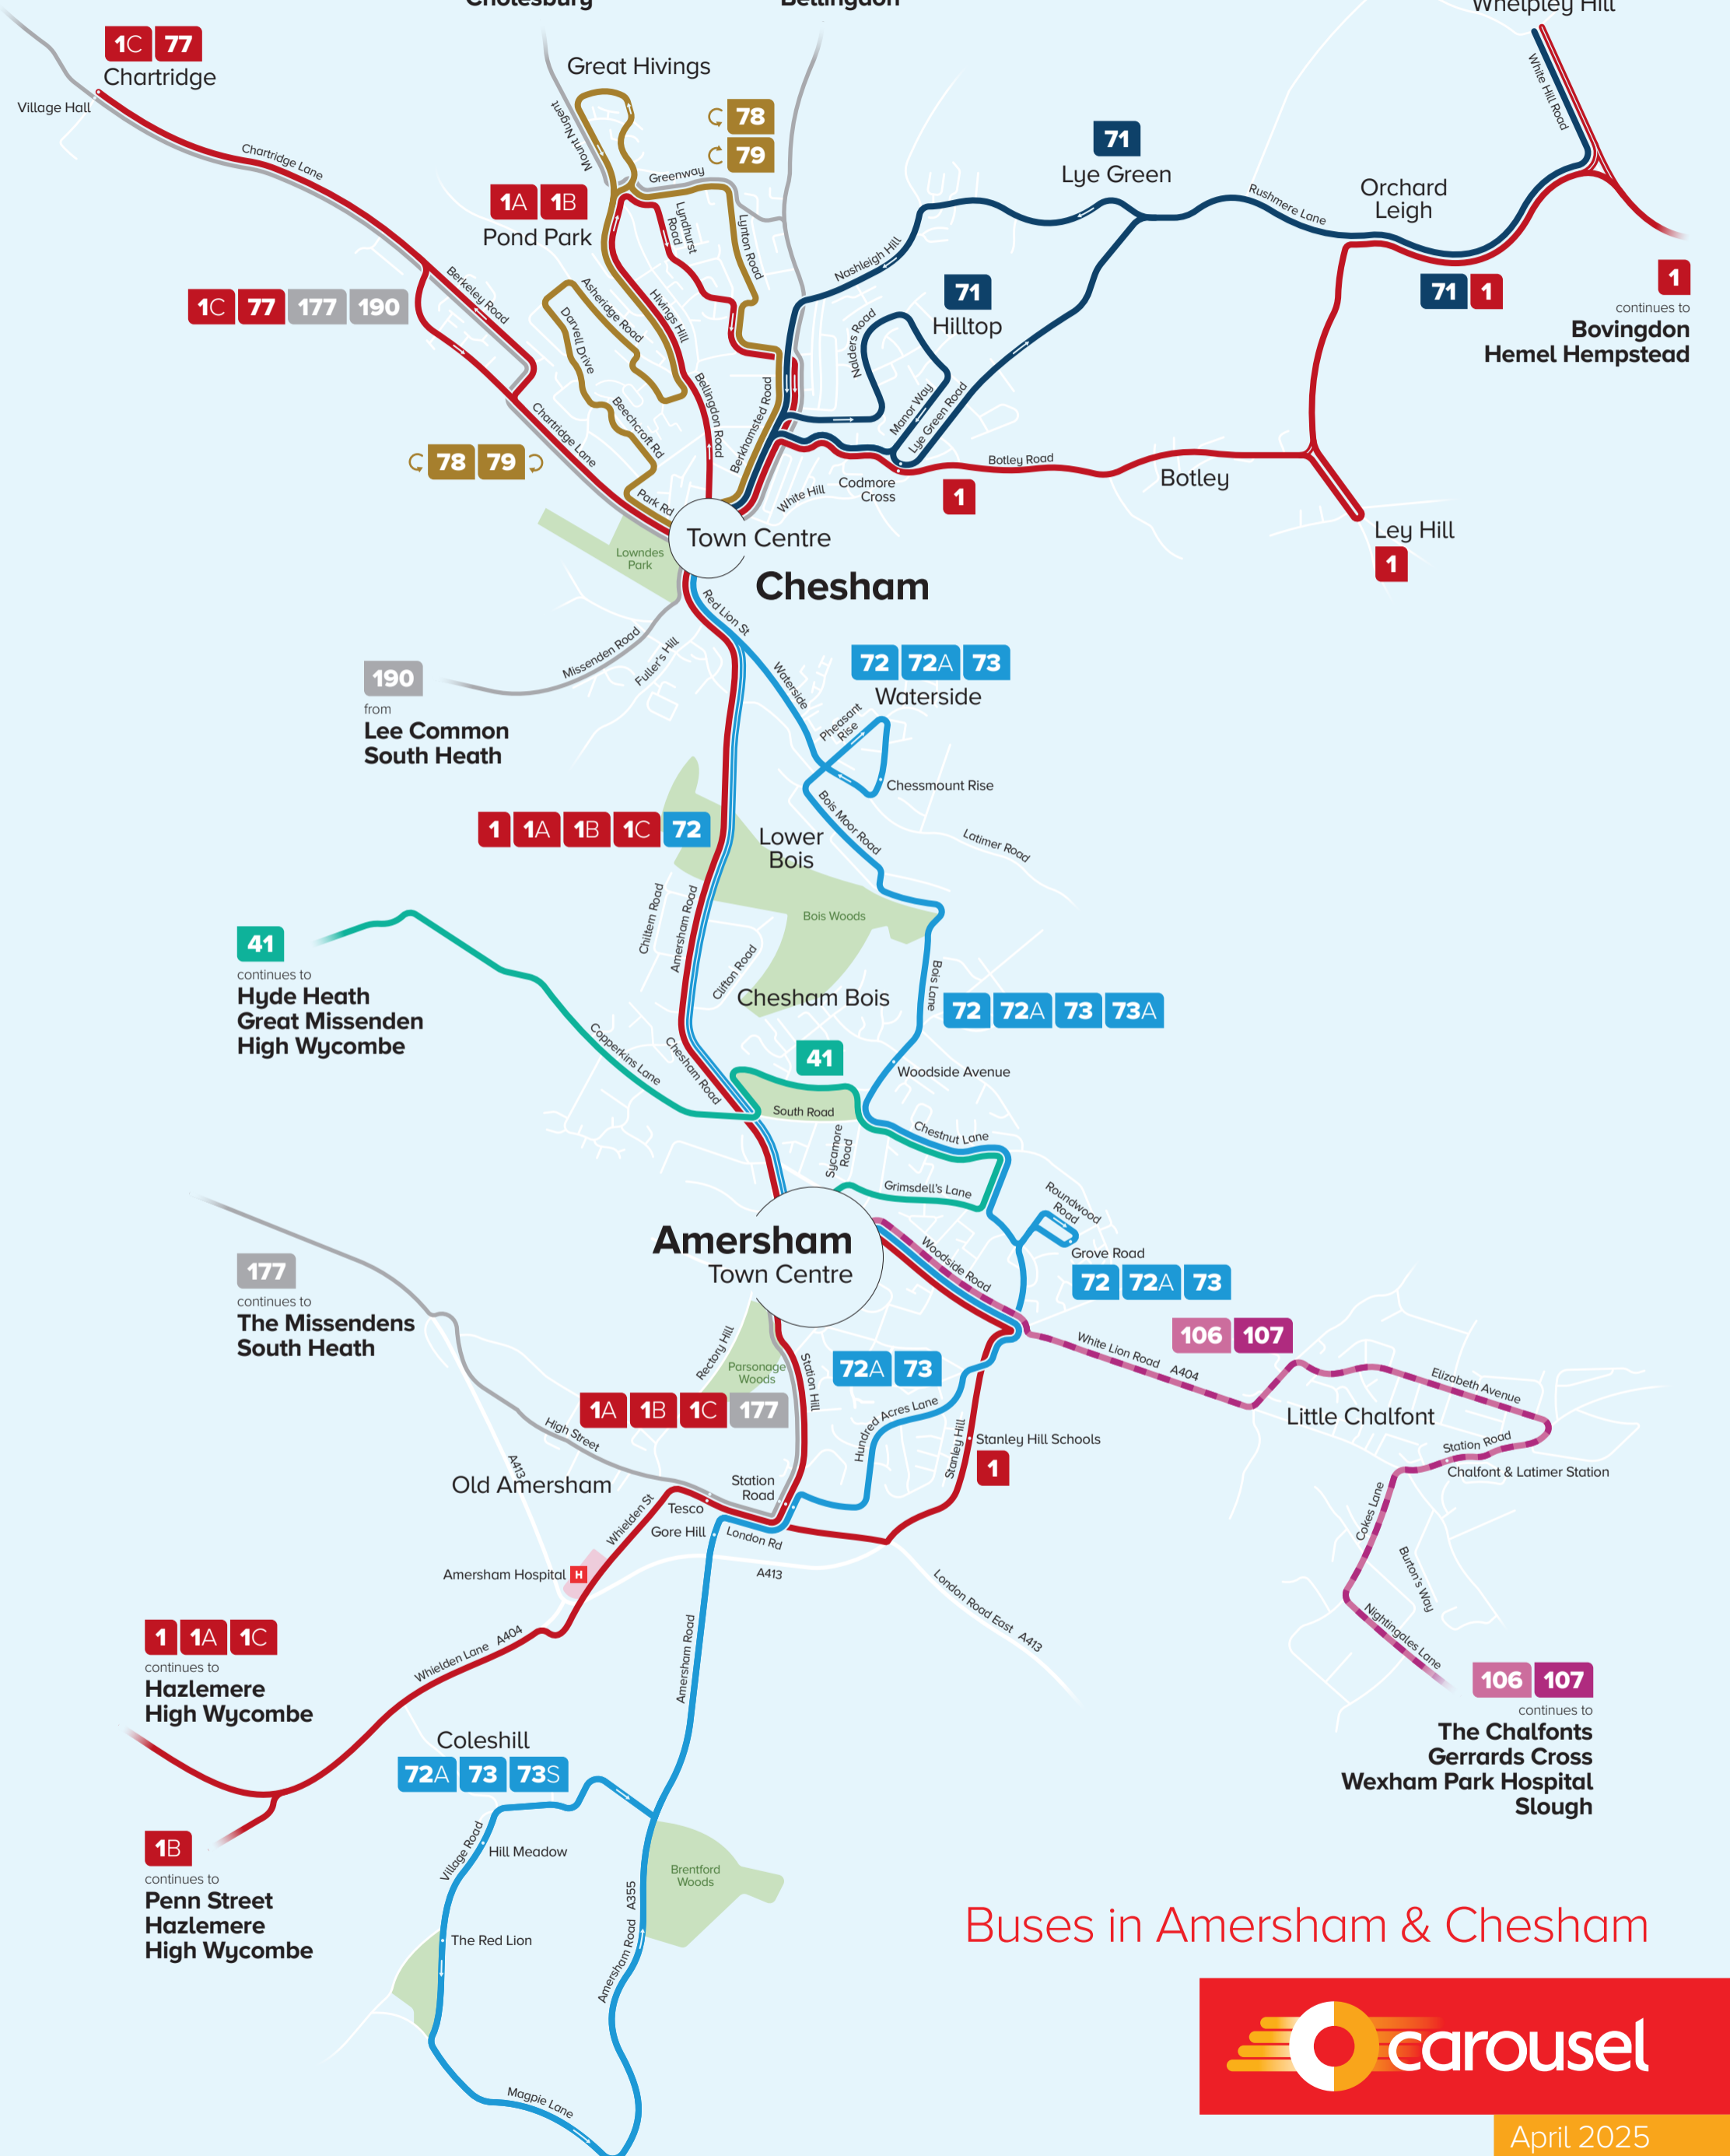

177 190
continues to
**Lee Common
South Heath**

194
continues to
**Bellingdon
St Leonards
Cholesbury**

149
continues to
**Cholesbury
St Leonards
Bellingdon**

71 1 School Journeys
Whelpley Hill

1C 77
Chartridge

1A 1B
Pond Park

78 79

71
Lye Green

71 1

continues to
**Bovingdon
Hemel Hempstead**

1C 77 177 190

78 79

Town Centre
Chesham

1

Botley

Ley Hill
1

190
from
**Lee Common
South Heath**

72 72A 73
Waterside

1 1A 1B 1C 72

Lower Bois

41
continues to
**Hyde Heath
Great Missenden
High Wycombe**

Chesham Bois

72 72A 73 73A

Amersham
Town Centre

72 72A 73

177
continues to
**The Missenden
South Heath**

1A 1B 1C 177

72A 73

106 107