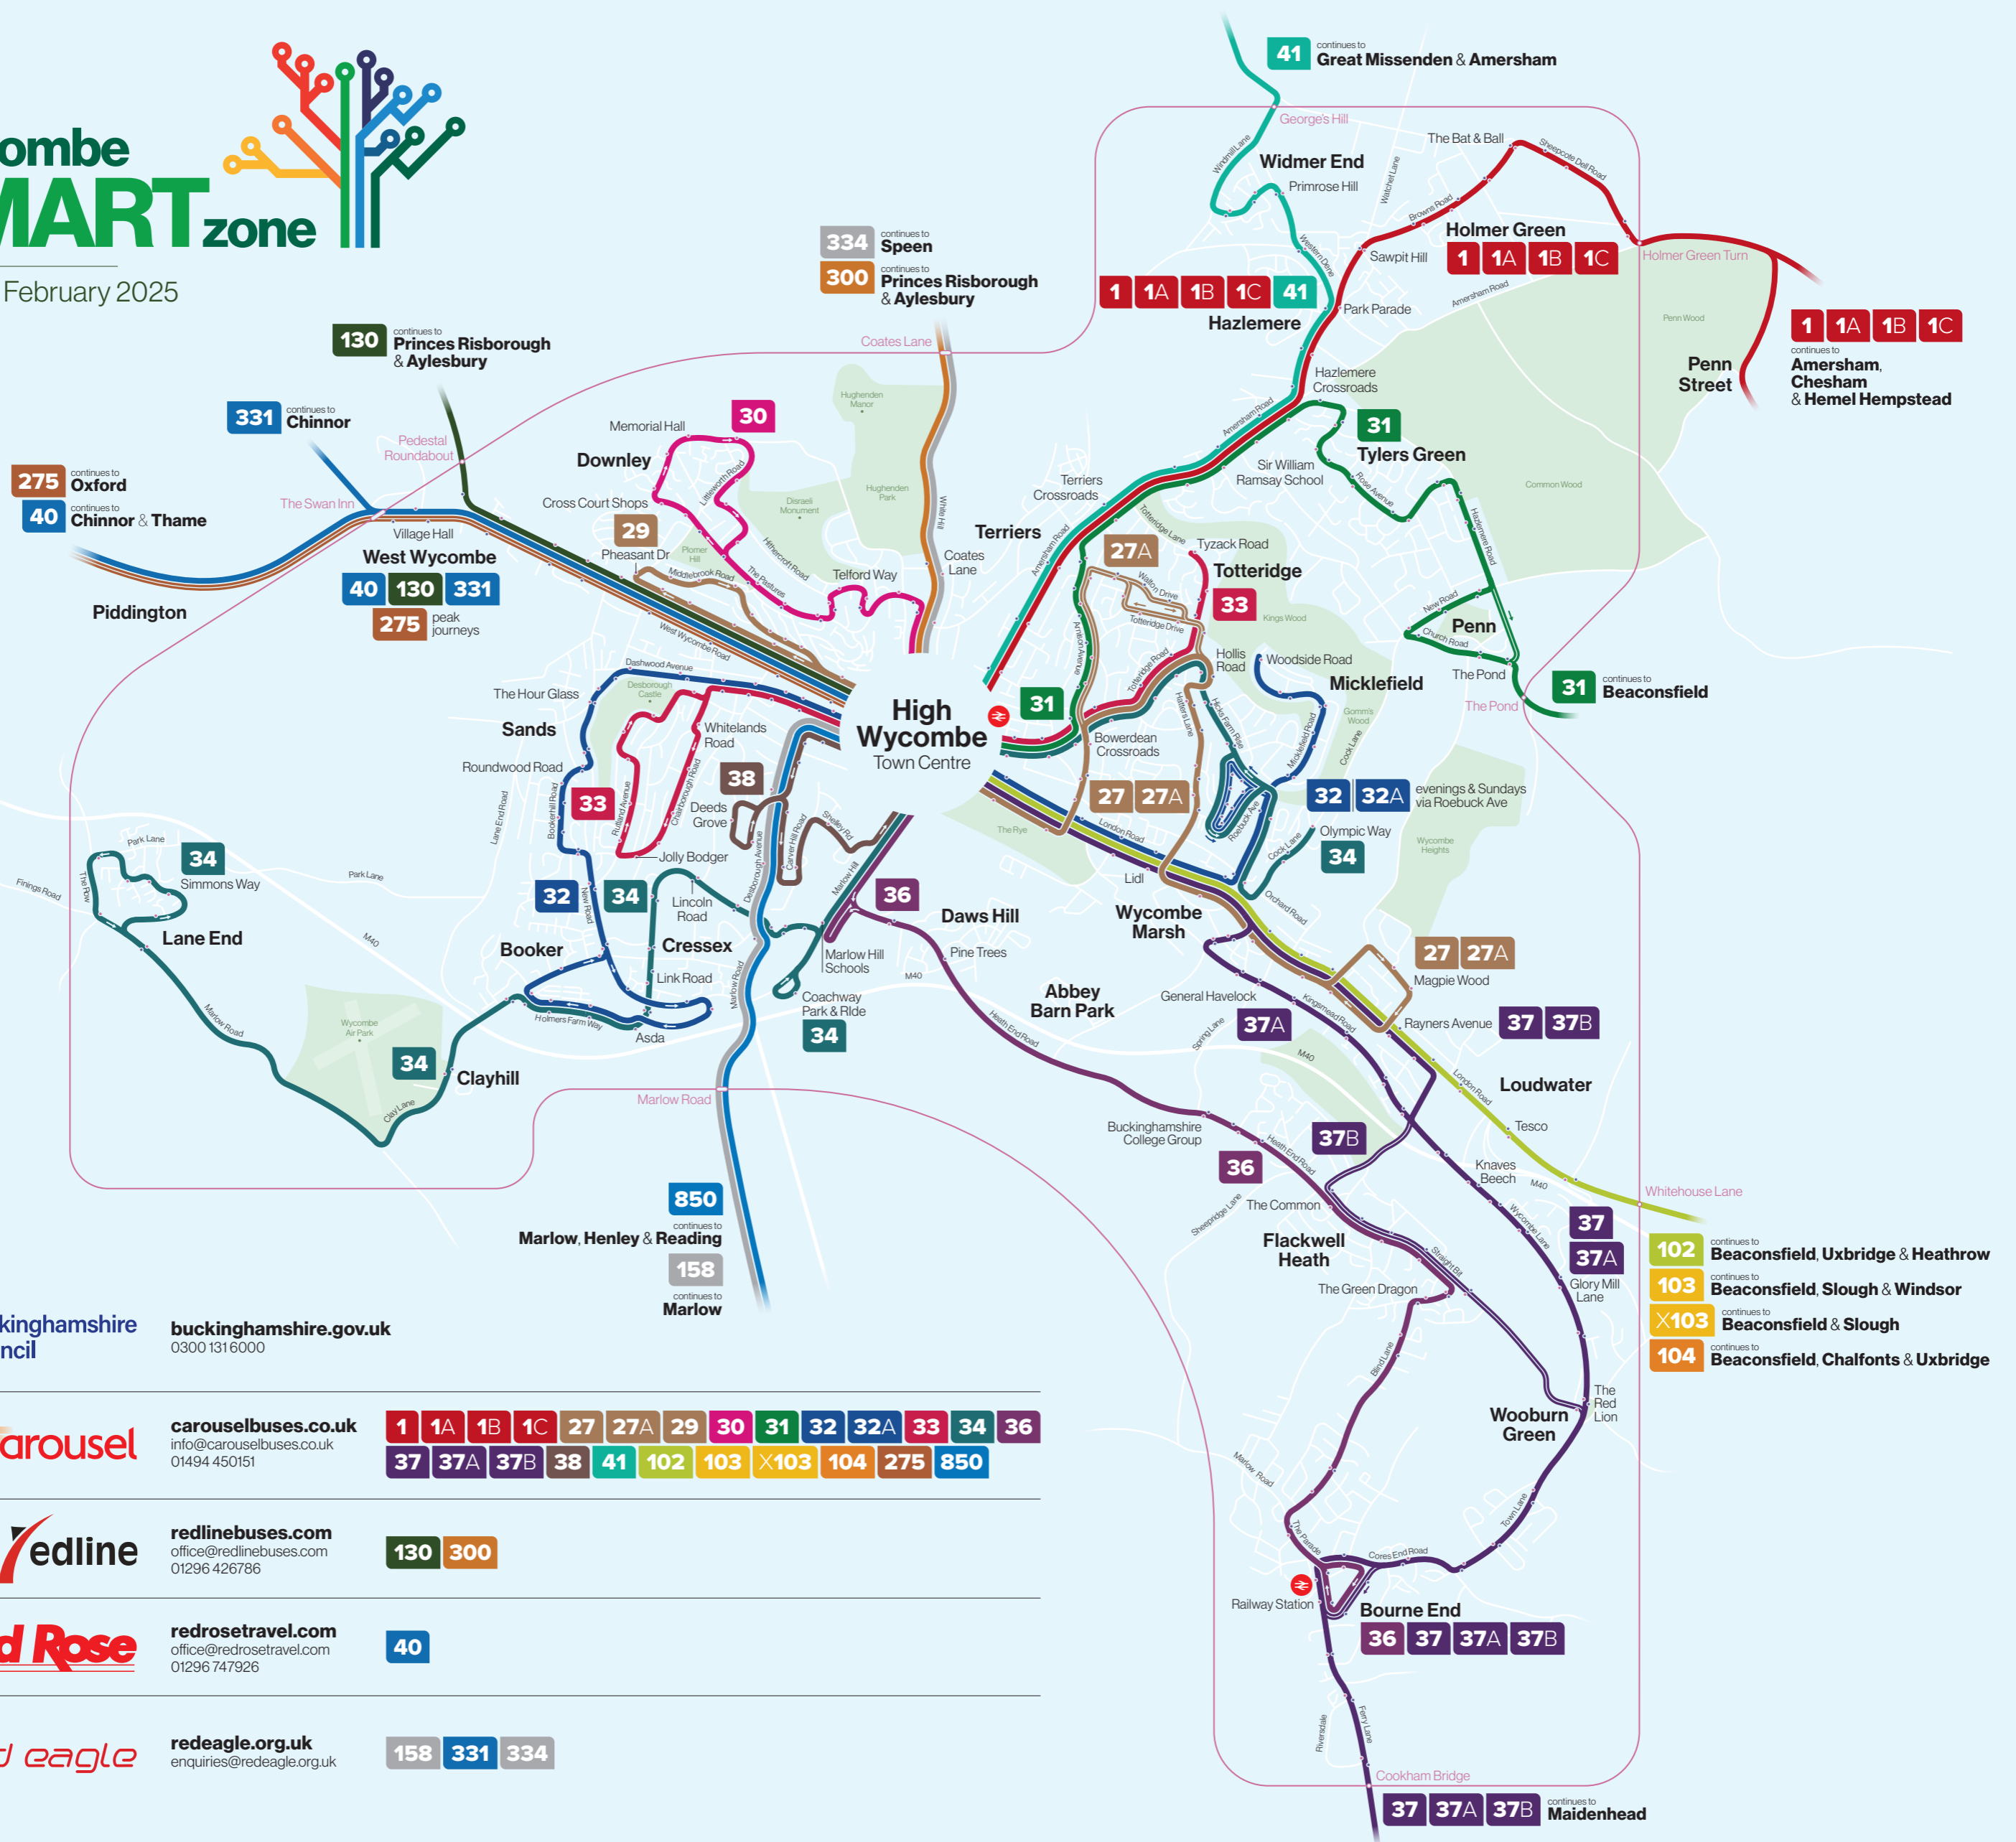

Wycombe SMARTzone

from 23rd February 2025

 **Buckinghamshire Council**
buckinghamshire.gov.uk
 0300 131 6000

 **carousel**
carouselbuses.co.uk
 info@carouselbuses.co.uk
 01494 450151

1 1A 1B 1C 27 27A 29 30 31 32 32A 33 34 36 37 37A 37B 38 41 102 103 X103 104 275 850

 **redline**
redlinebuses.com
 office@redlinebuses.com
 01296 426786

130 300

 **Red Rose**
redrosetravel.com
 office@redrosetravel.com
 01296 747926

40

 **red eagle**
redeagle.org.uk
 enquiries@redeagle.org.uk

158 331 334

102 continues to **Beaconsfield, Uxbridge & Heathrow**
103 continues to **Beaconsfield, Slough & Windsor**
X103 continues to **Beaconsfield & Slough**
104 continues to **Beaconsfield, Chalfonts & Uxbridge**