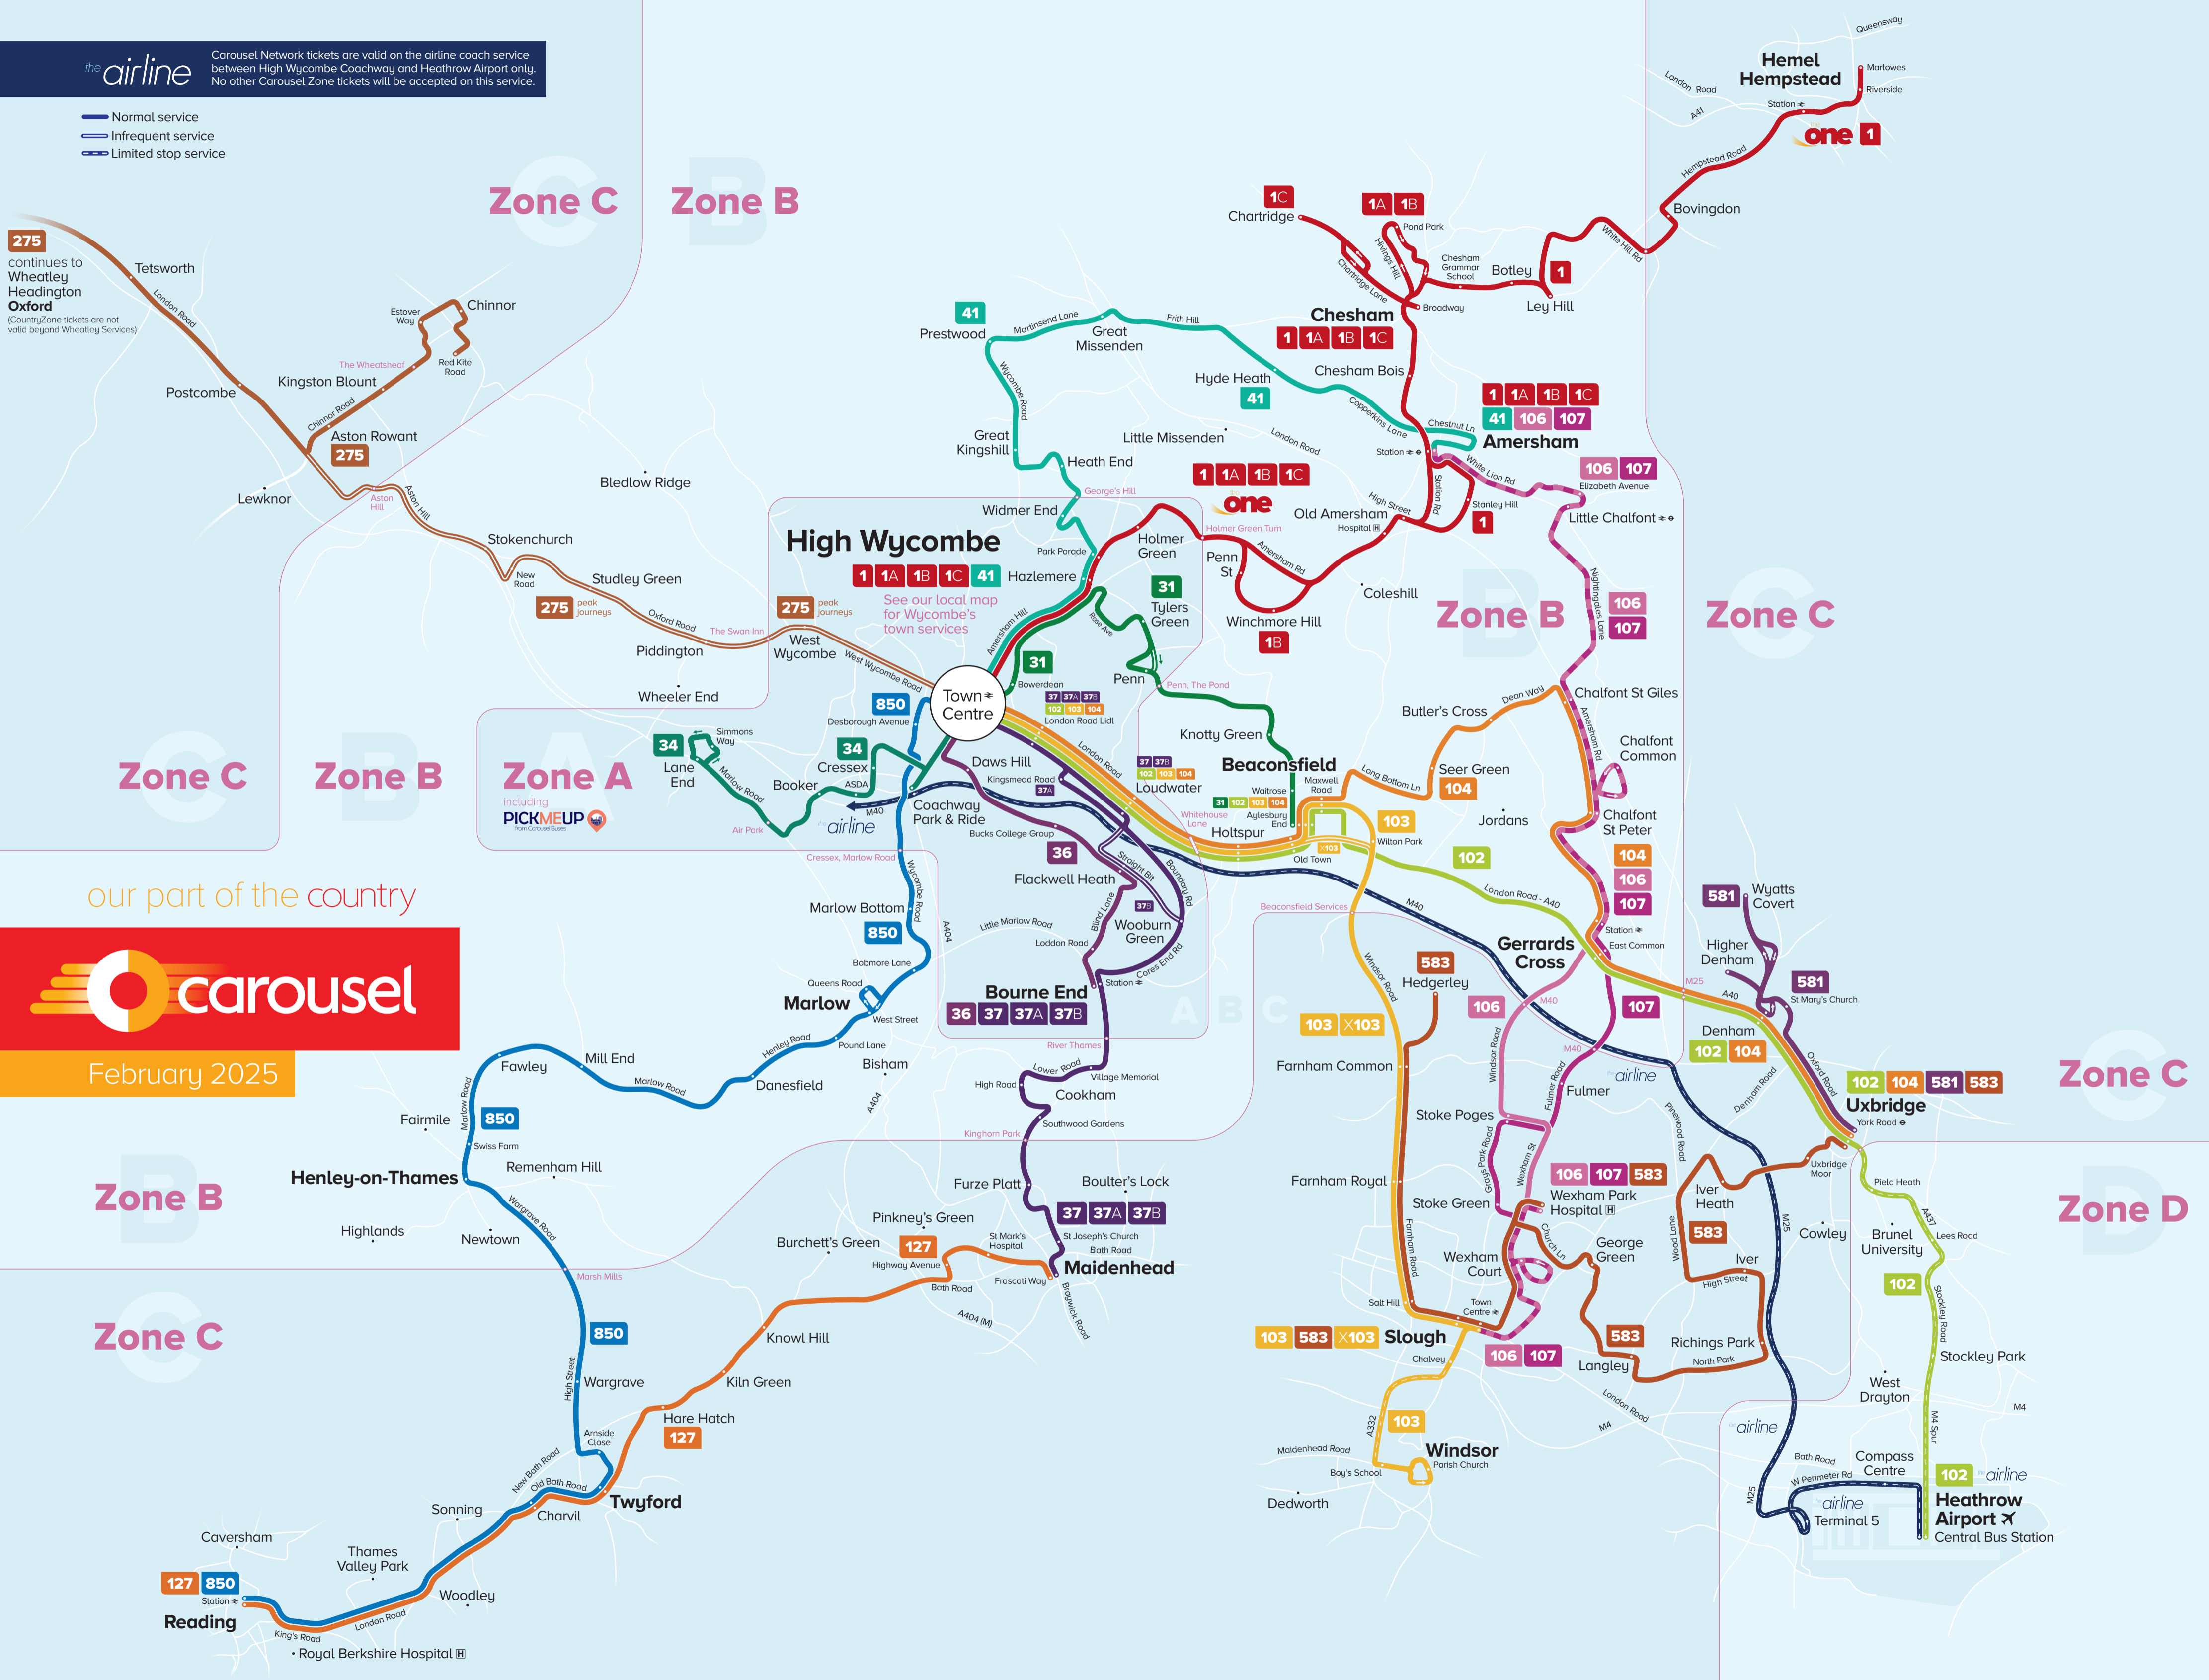

the *airline* Carousel Network tickets are valid on the airline coach service between High Wycombe Coachway and Heathrow Airport only. No other Carousel Zone tickets will be accepted on this service.

-  Normal service
-  Infrequent service
-  Limited stop service

275
continues to Wheatley Headington Oxford
(CountryZone tickets are not valid beyond Wheatley Services)

our part of the country

February 2025

Zone A
including PICKMEUP from carousel buses