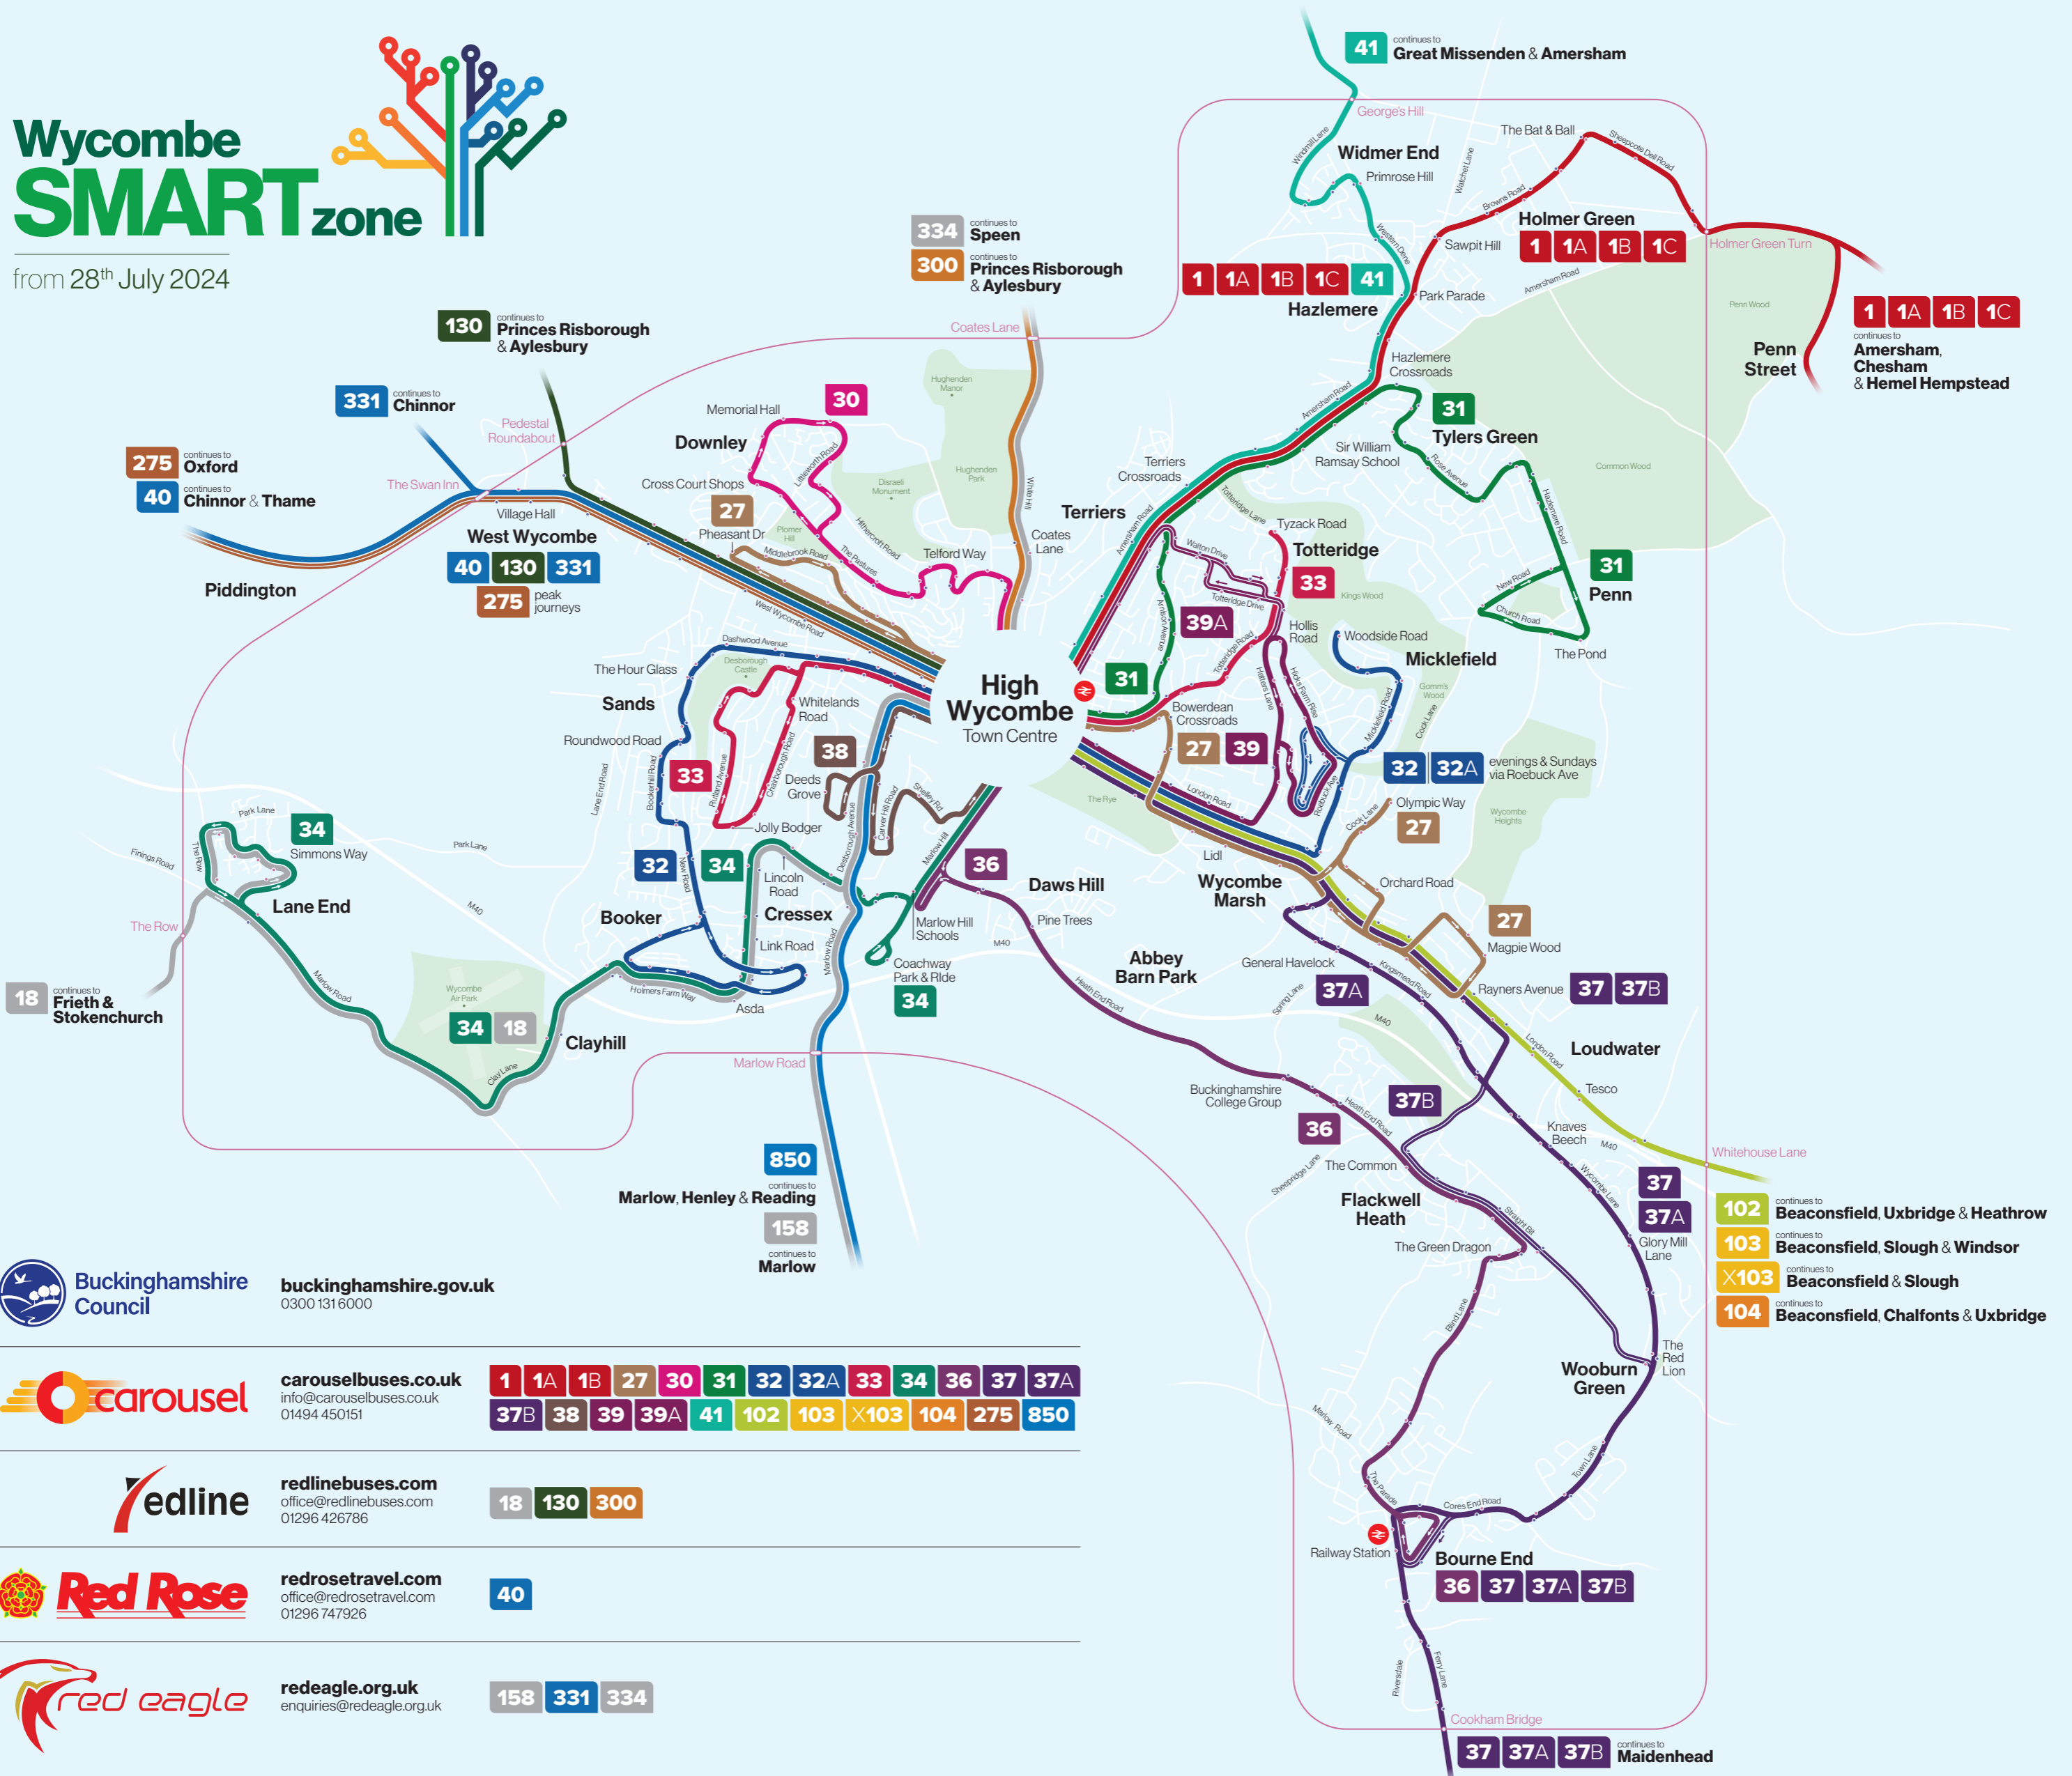

Wycombe SMARTzone

from 28th July 2024

Buckinghamshire Council
buckinghamshire.gov.uk
0300 131 6000

carousel
carouselbuses.co.uk
info@carouselbuses.co.uk
01494 450151

redline
redlinebuses.com
office@redlinebuses.com
01296 426786

Red Rose
redrosetravel.com
office@redrosetravel.com
01296 747926

red eagle
redeagle.org.uk
enquiries@redeagle.org.uk

1 1A 1B 27 30 31 32 32A 33 34 36 37 37A 37B 38 39 39A 41 102 103 X103 104 275 850

18 130 300

40

158 331 334

102 continues to **Beaconsfield, Uxbridge & Heathrow**
103 continues to **Beaconsfield, Slough & Windsor**
X103 continues to **Beaconsfield & Slough**
104 continues to **Beaconsfield, Chalfonts & Uxbridge**

37 37A 37B continues to **Maidenhead**